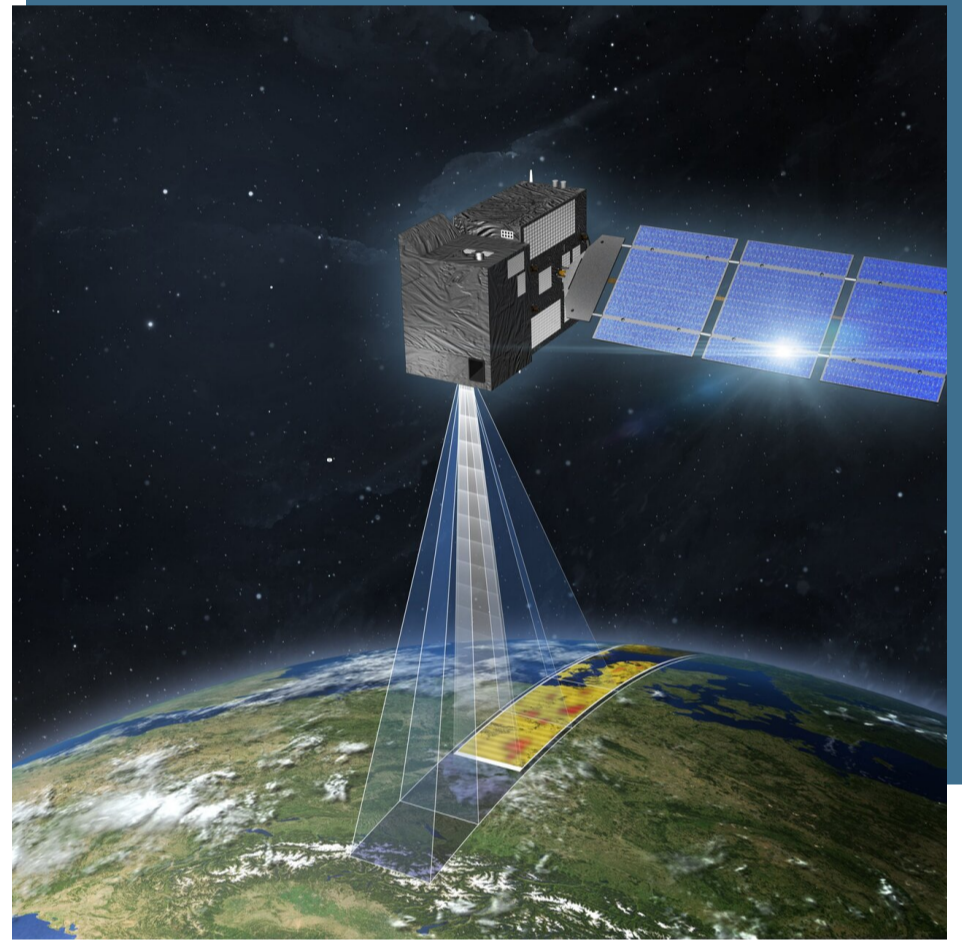

Measure carbon at the beginning of your value chain now, scalable and reliable

Gaining insight into Scope 3 emissions will be a hell of a job. To be able to draw up the best sustainability reports, it is also necessary to quantify the carbon capture and carbon emissions of your suppliers. This is difficult if they do not know this themselves, cannot measure it or do not have the means to determine the organic carbon and biomass. In addition, good carbon accounting ensures possible savings (or even revenue model) and therefore also can be profitable for people, planet and prosperity. This way you know what you can expect when you are reporting on sustainability.

Carbon emissions & sequestration

A lot of organic carbon is hidden/stored in the soils of your chain and changes every year. That is why Spatialise makes the organic carbon of your chain visible, easily. Our data platform tracks **land-based emissions and sequestration** at any scale, from field to continent.

Scalable & reliable

This unique approach is possible through a smart combination of **satellite data, soil samples and machine learning**, developed in collaboration with Wageningen University. The algorithms developed by Spatialise undergo rigorous cross-validation to ensure performance thresholds are met.

SaaS

Spatialise's **API** is easy to plug in and integratable with existing systems and dashboards. As a result, links with current processes are established quickly.

The service offered by Spatialise is a turnkey solution that can measure and track changes in soil organic carbon and above-ground biomass over time. The results are presented in tons of CO₂ equivalent (**CO₂eq**) per hectare.