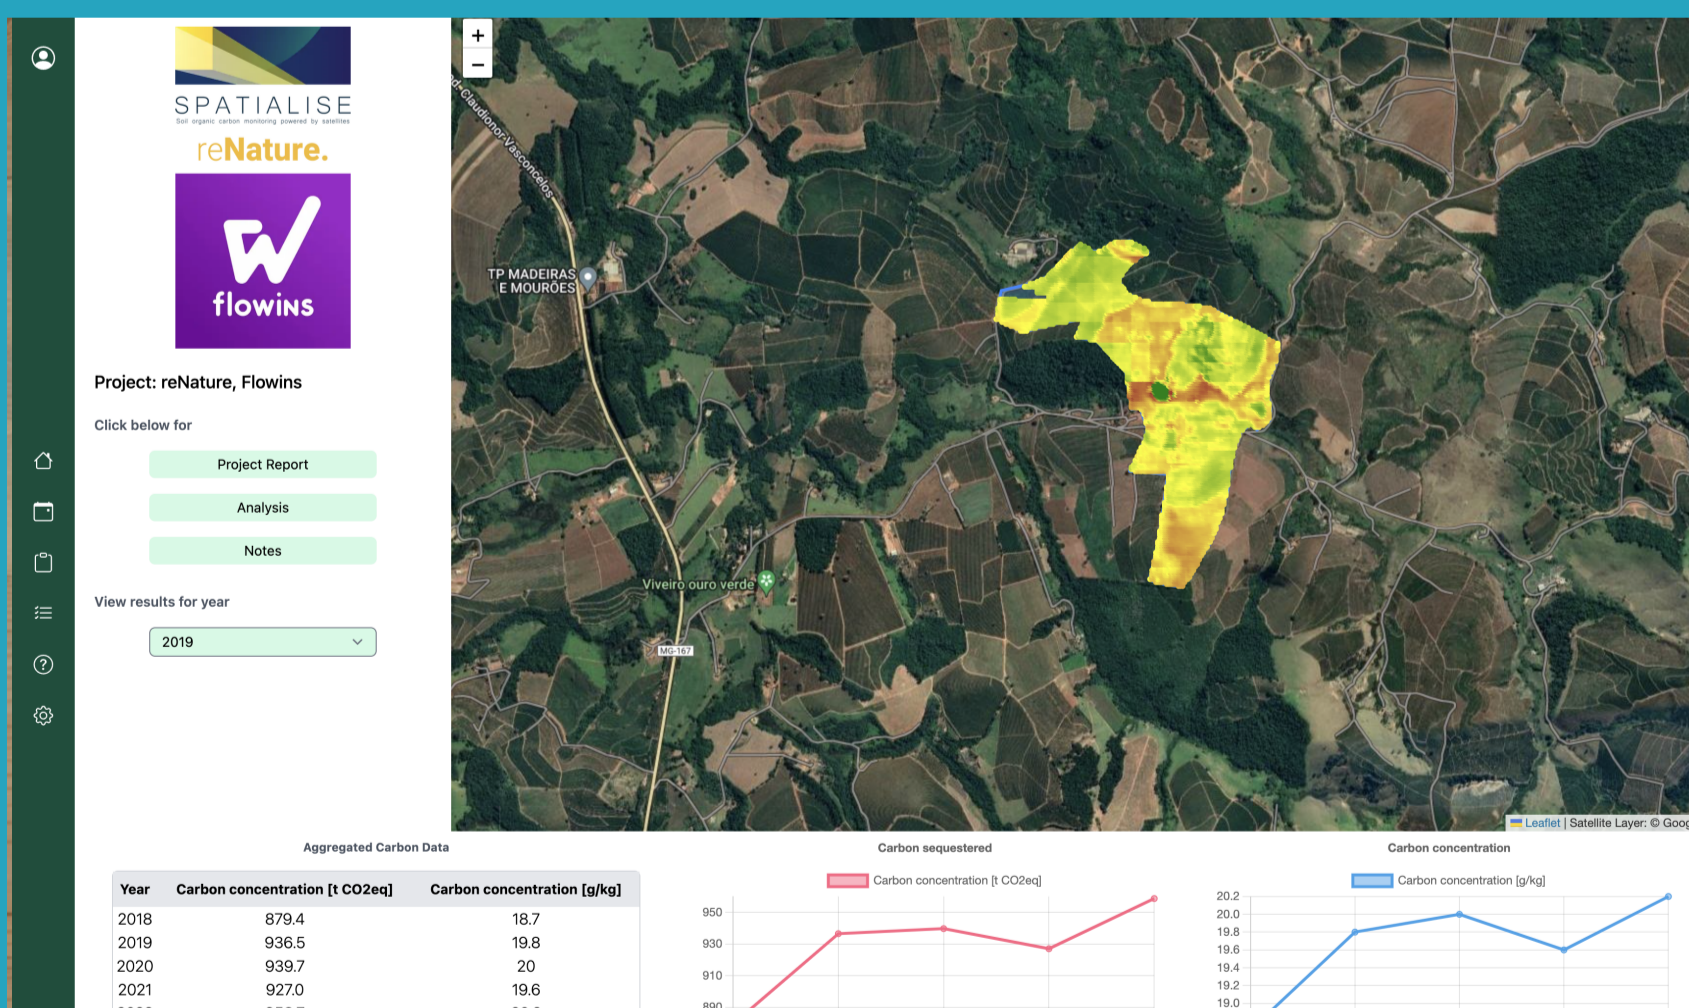

Measure carbon at the beginning of your value chain now, scalable and reliable

Gaining insight into Scope 3 emissions will be a hell of a job. To be able to draw up the best sustainability reports, it is also necessary to quantify the carbon capture and carbon emissions of your suppliers. This is difficult if they do not know this themselves, cannot measure it or do not have the means to determine the organic carbon and biomass. In addition, good carbon accounting ensures possible savings (or even revenue model) and therefore also can be profitable for people, planet and prosperity. This way you know what you can expect when you are reporting on sustainability.

Carbon emissions & sequestration

A lot of organic carbon is hidden/stored in the soils of your chain and changes every year. That is why Spatialise makes the organic carbon of your chain visible, easily. Our data platform tracks **land-based emissions and sequestration** at any scale, from field to continent.

Scalable & reliable

This unique approach is possible through a smart combination of **satellite data, soil samples and machine learning**, developed in collaboration with Wageningen University. The algorithms developed by Spatialise undergo rigorous cross-validation to ensure performance thresholds are met.

SaaS

Spatialise's **API** is easy to plug in and integratable with existing systems and dashboards. As a result, links with current processes are established quickly.

The service offered by Spatialise is a turnkey solution that can measure and track changes in soil organic carbon and above-ground biomass over time. The results are presented in tons of CO₂ equivalent (**CO₂eq**) per hectare.